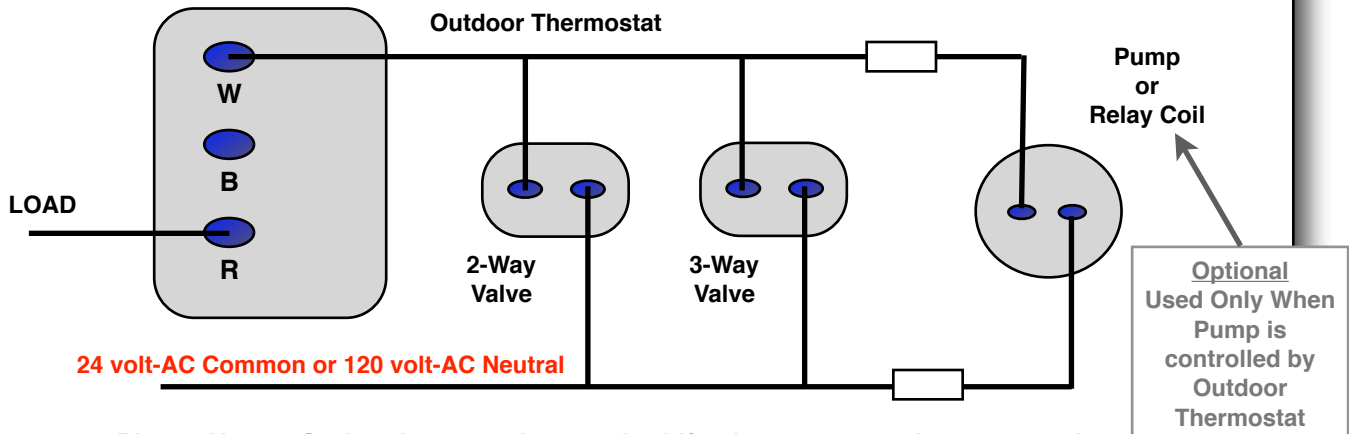

TGB-24v / TGB-120v

Automatic Fill & Drain Kit

04.01.1

Available Voltages

TGB-120v 120 volt valves or TGB-24v 24 volt valves

2-Way Valve: Drain Valve
3/4" Copper Sweat - Inverted Flare Fittings

3-Way Valve: Fill & Drain Valve
1/2" Copper Sweat - Inverted Flare Fittings

Wiring Strategy

Please Note: Optional pump relay required if voltage to pump is not 115 volts.

**The Tempered Air Group
Denver Office**

303-649-1577
1-888-649-1577

**The Tempered Air Group
Kalispell Office**

406-257-1883
1-866-883-1318