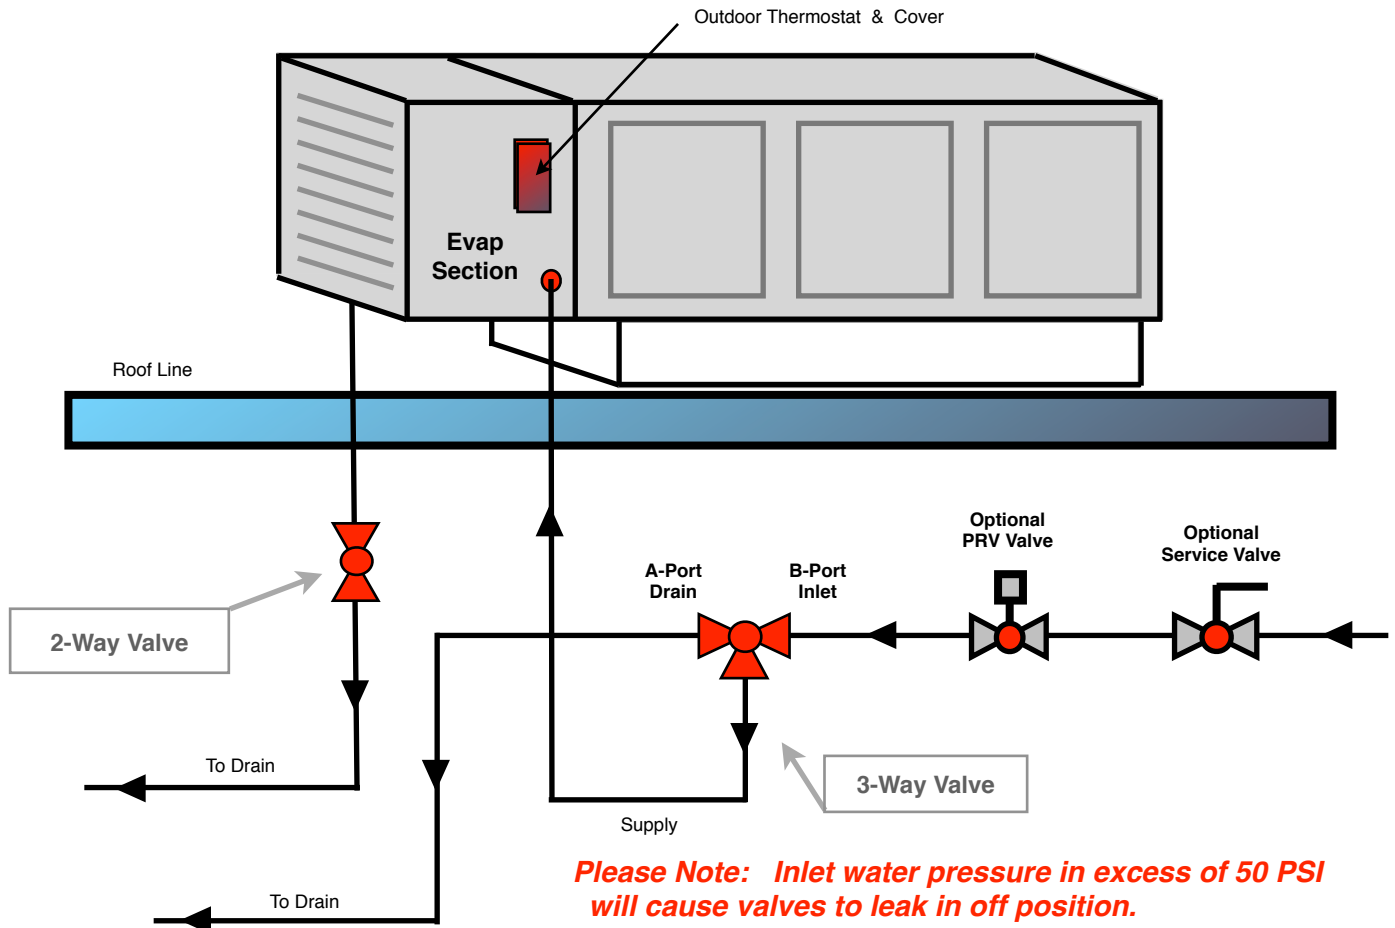

# TGB-24v / TGB-120v

04.01.1

## Automatic Fill & Drain Kit

The TGB Series of Automatic Fill & Drain Kits provide freeze protection for reservoir style, evaporative cooling systems. Upon a drop in the outdoor ambient temperature, the outdoor thermostat positions the three-way valve and the two-way valve to allow the reservoir and connecting water lines to drain any standing water below the roof line. Subsequently, a rise in ambient temperature, above the set-point of the outdoor thermostat (plus the designated differential built into the thermostat) allows the drain ports to close and the fill port to open, restoring the water level of the reservoir. It is recommended that the Outdoor Thermostat to be set at 60 degrees (F). The built-in differential is recommended to be set at 5 degrees (F).

The TGB series is available in Two Voltages... TGB-120v or TGB-24v.

- All valves are rated for a maximum inlet water pressure of 50 PSI...
- A Field-Furnished Pressure Reducing Valve may be required.
- Inverted Flair Fittings are included for ease of installation and service.
- A Rainproof enclosure is included for protection of the outdoor thermostat.
- 2-Way & 3-Way Valves to be mounted under the roof line, in a heated space.